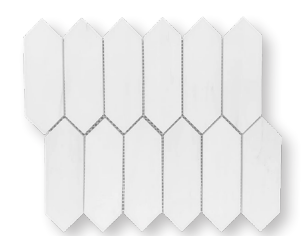

## SIZES

3"x9"

Hexagon Mosaic

1"x3" Herringbone Mosaic

Basketweave Mosaic

2"x6" Herringbone Mosaic

2"x6" Brick Mosaic

Lantern Mosaic

Picket Mosaic

Lantern Mosaic

1"x12" Pencil

2"x12" Chair Rail

Shell Dolo Cala  
Beige Mosaic

Shell Dolo  
Ibiza T. Grey Mosaic

Wave Dolo Cala  
Beige Mosaic

Wave Dolo  
Ibiza T. Grey Mosaic