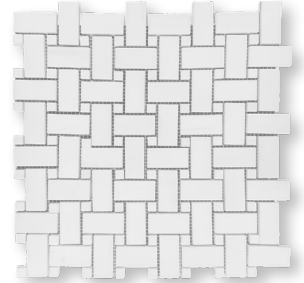

## SIZES

3"x9"

Hexagon Mosaic

1"x3" Herringbone Mosaic

Basketweave Mosaic

2"x6" Herringbone Mosaic

2"x6" Brick Mosaic

Lantern Mosaic

Picket Mosaic

Lantern Mosaic

1"x12" Pencil

2"x12" Chair Rail

Shell Dolo Cala  
Beige Mosaic

Shell Dolo  
Ibiza T. Grey Mosaic

Wave Dolo Cala  
Beige Mosaic

Wave Dolo  
Ibiza T. Grey Mosaic